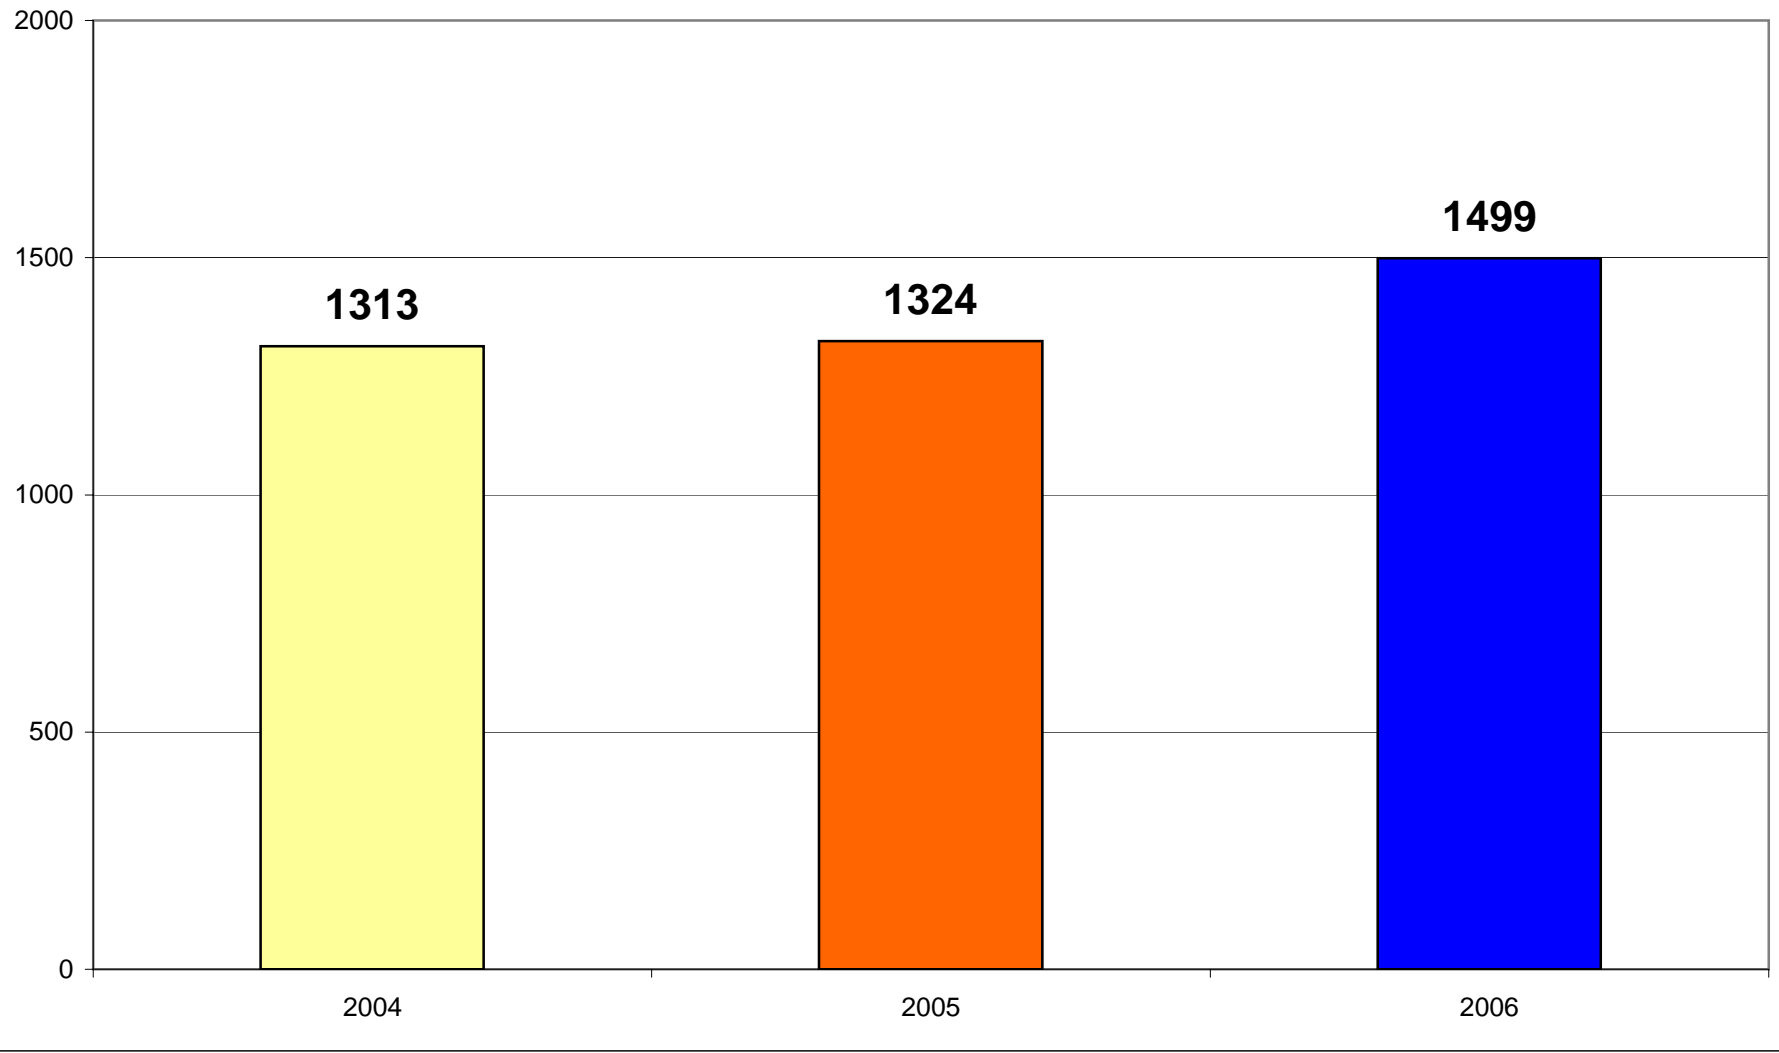

Number of HCDE Graduates Enrolled in College after Graduation
as reported by the National Student Clearinghouse