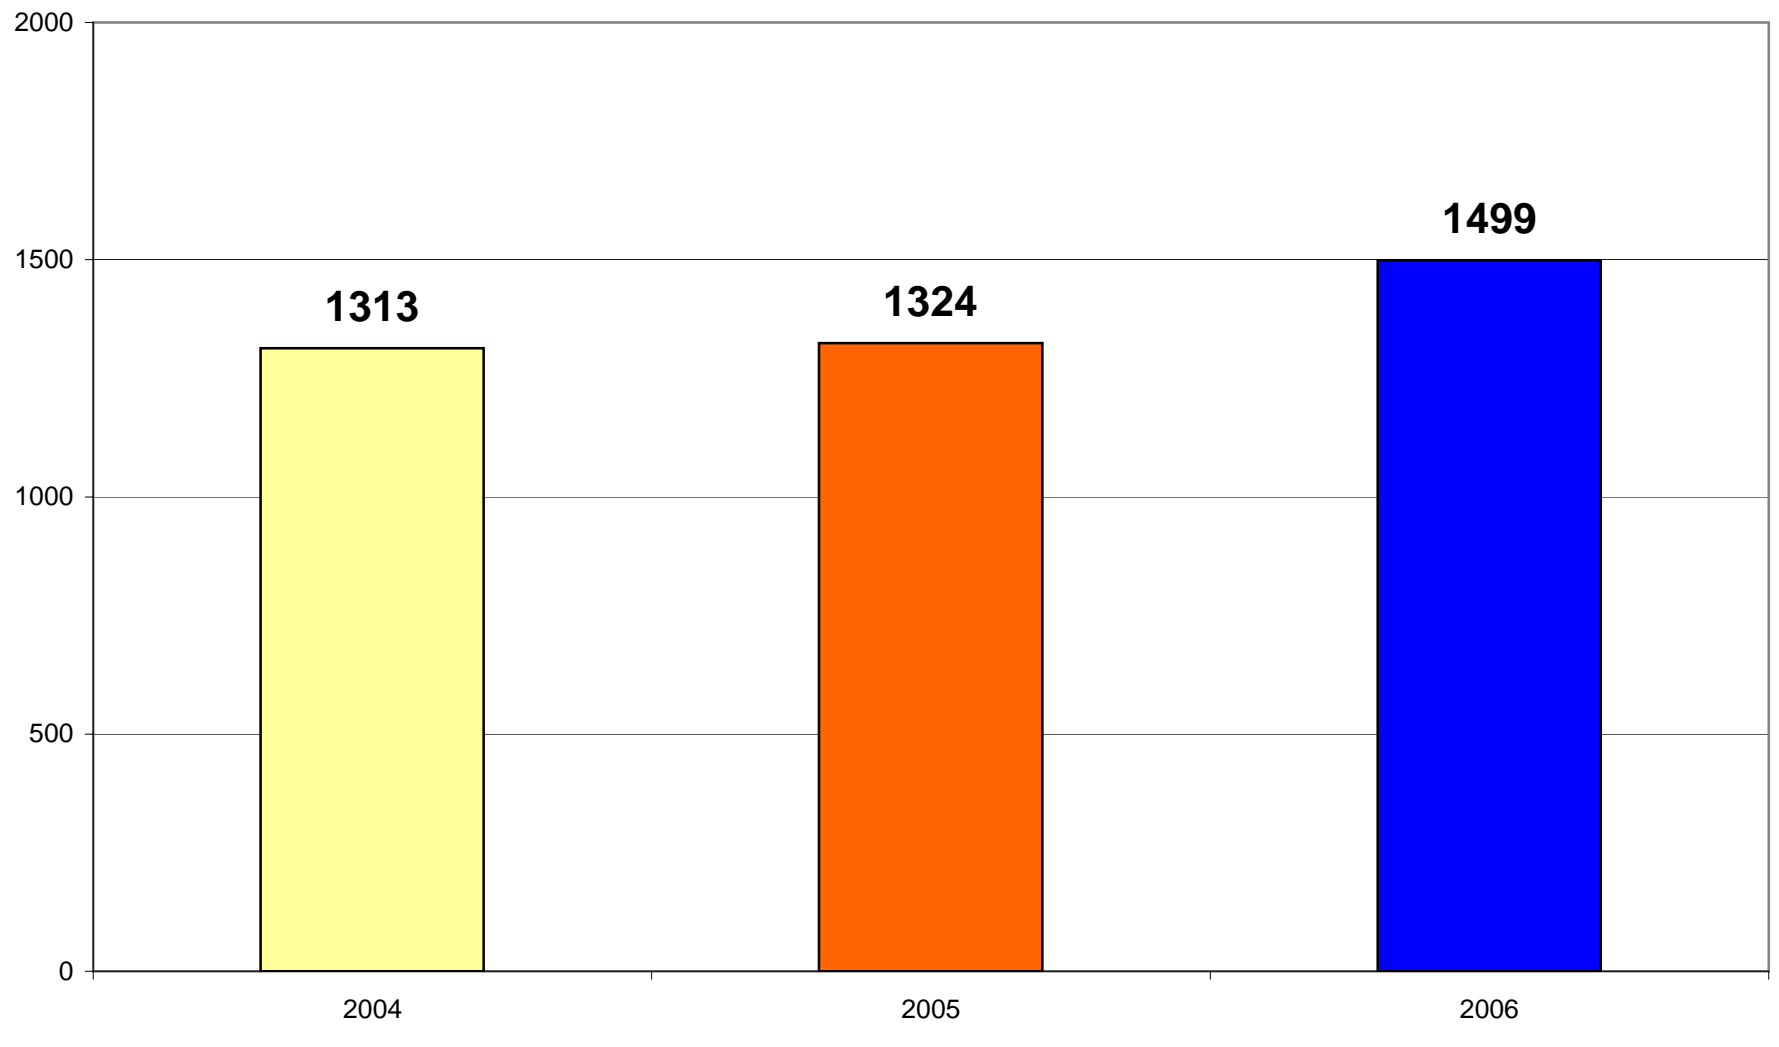

Number of HCDE Graduates Enrolled in College after Graduation
as reported by the National Student Clearinghouse