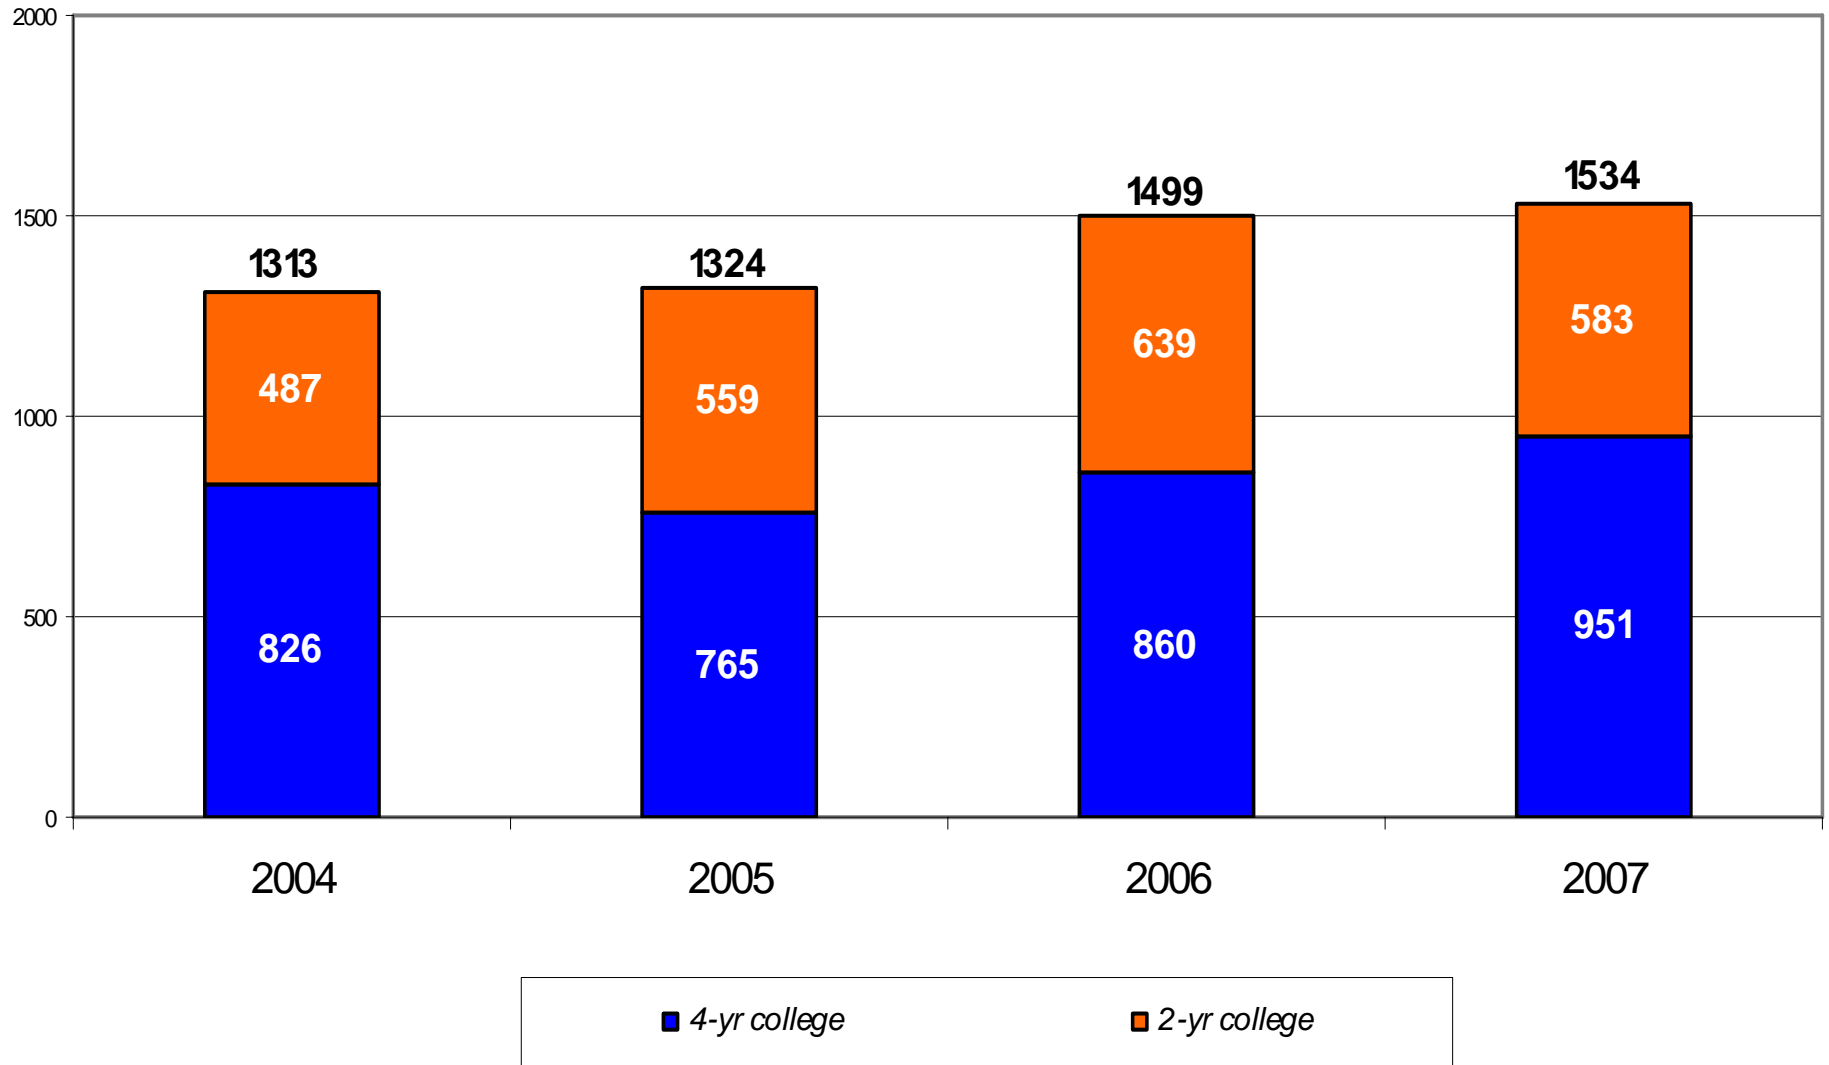

Number of May Graduates Enrolled in College